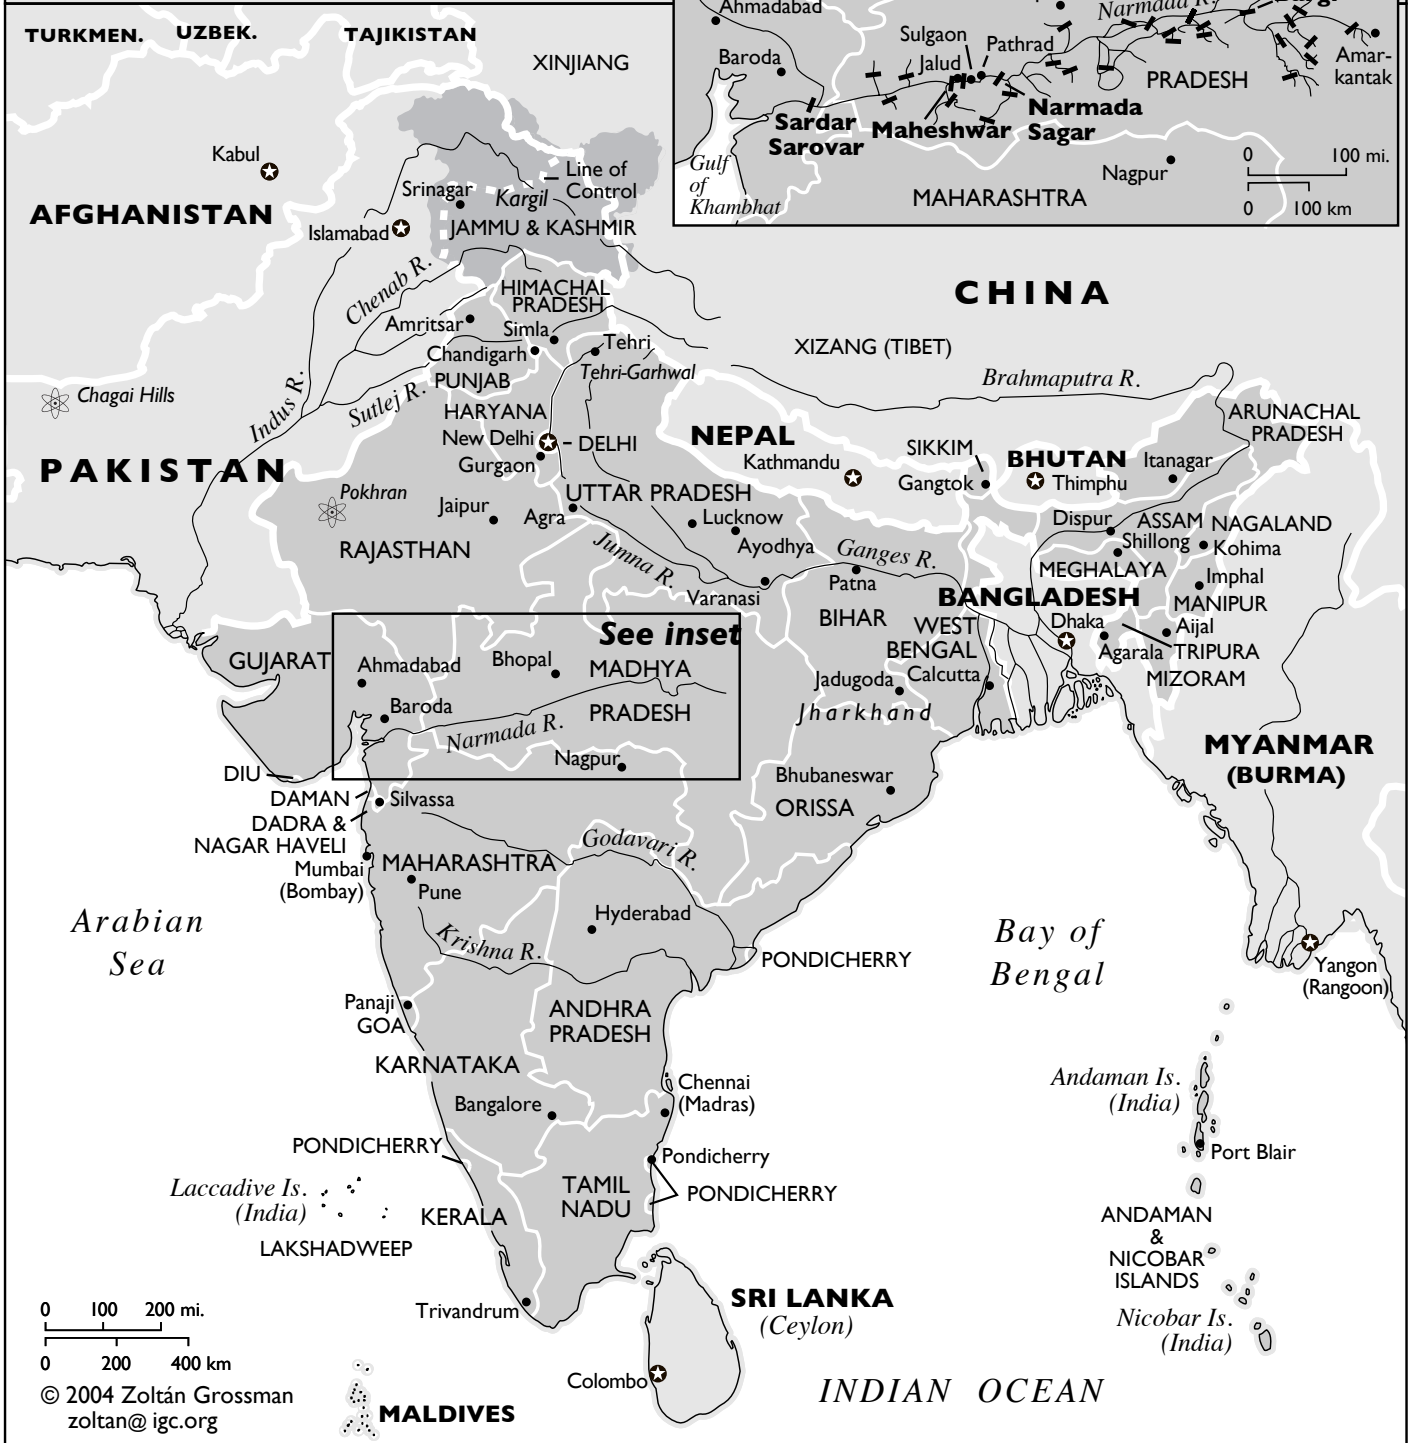

INDIA AND THE NARMADA VALLEY

- National boundary ☄ Nuclear test site
- State boundary ⚡ Dam
- ★ National capital ◻ Kashmir

0 100 200 mi.
0 200 400 km

© 2004 Zoltán Grossman
zoltan@igc.org