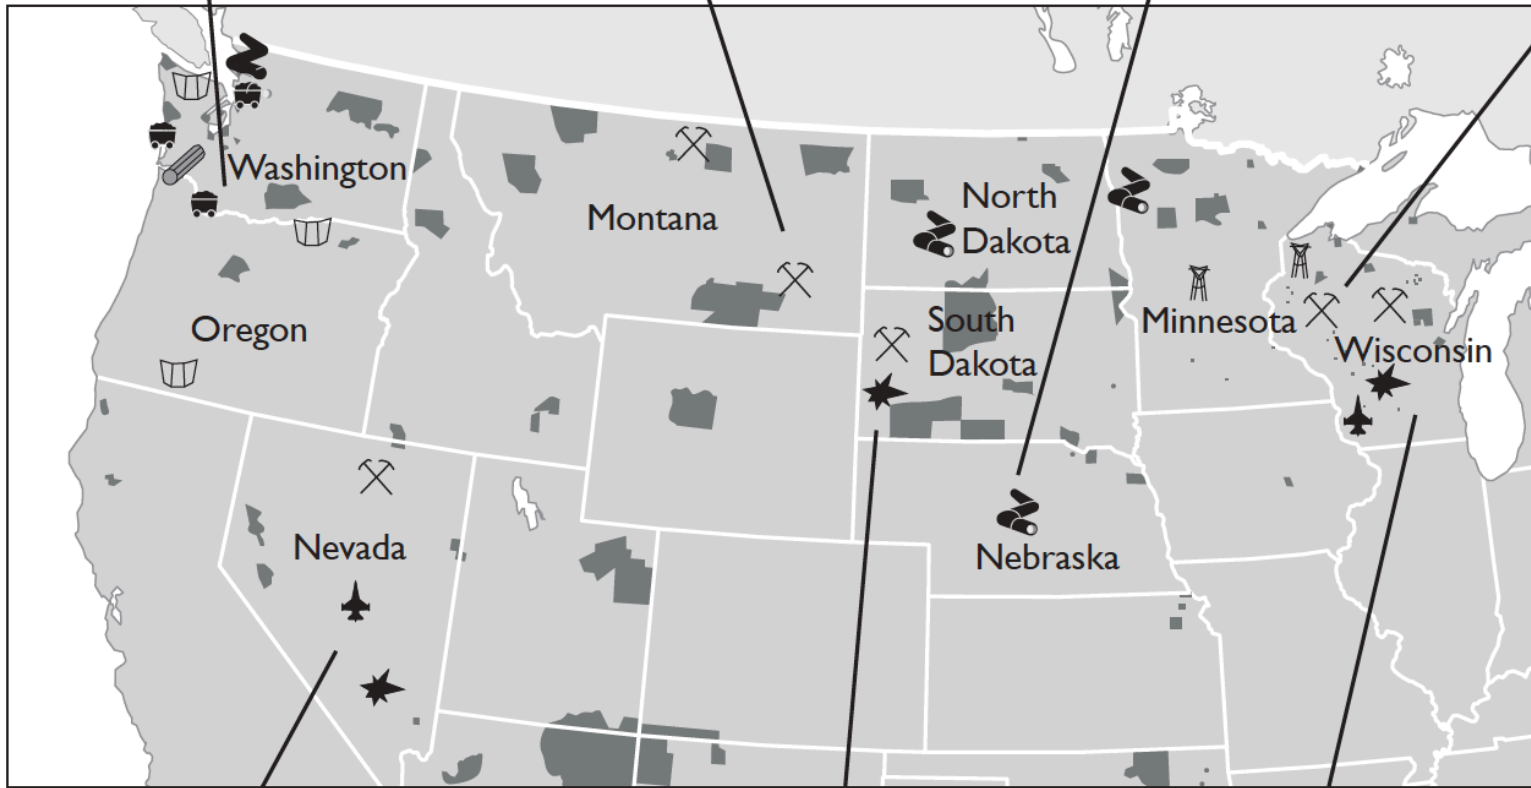

EXAMPLES OF NATIVE/NON-NATIVE ENVIRONMENTAL ALLIANCES

WASHINGTON/OREGON

Tribes, commercial & sport fishers vs. dams, logging, oil & coal terminals

MONTANA

Northern Cheyenne, ranchers vs. coal;
Tribes, farmers vs. gold

NEBRASKA/S. DAKOTA

Tribes & ranchers vs. Keystone XL oil pipeline

NORTHERN WISCONSIN

Ojibwe, Menominee, and sport fishers vs. metallic mining

- U.S. reservations
- Project or proposal**
- Mining
- Logging
- Dams
- Transmission line
- Bombing range
- Low-level flights
- Coal or oil ports
- Oil pipeline

NEVADA

Western Shoshone and ranchers vs. missiles, flight and bombing ranges

SOUTH DAKOTA

Lakota and ranchers vs. uranium mining and bombing range

SOUTHERN WISCONSIN

Ho-Chunk and farmers vs. flight and bombing ranges, water pumping

©Map by Zoltán Grossman