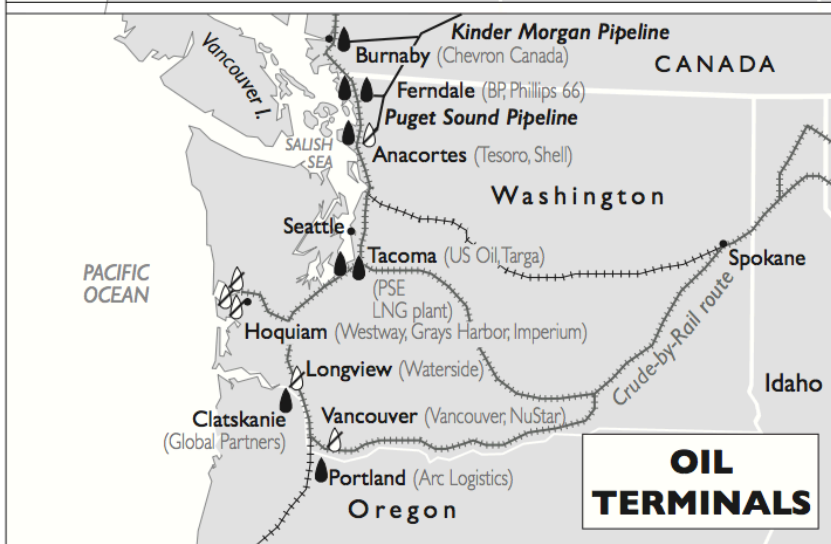

WESTERN WASHINGTON TRIBES

- | | | | |
|---|--|---|-----------------------------------|
|  | Treaty-ceded lands of western Washington tribes |  | Treaty boundaries of NWIFC tribes |
|  | Northwest Indian Fisheries Commission (NWIFC) tribes | Neah Bay 1855 | Treaty name and year |
|  | Other Washington reservations |  | Key dam |

Maps from Zoltán Grossman's *Unlikely Alliances: Native Nations and White Communities Join to Defend Rural Lands* (University of Washington Press / Indigenous Confluences series, 2017): <https://sites.evergreen.edu/unlikelyalliances>