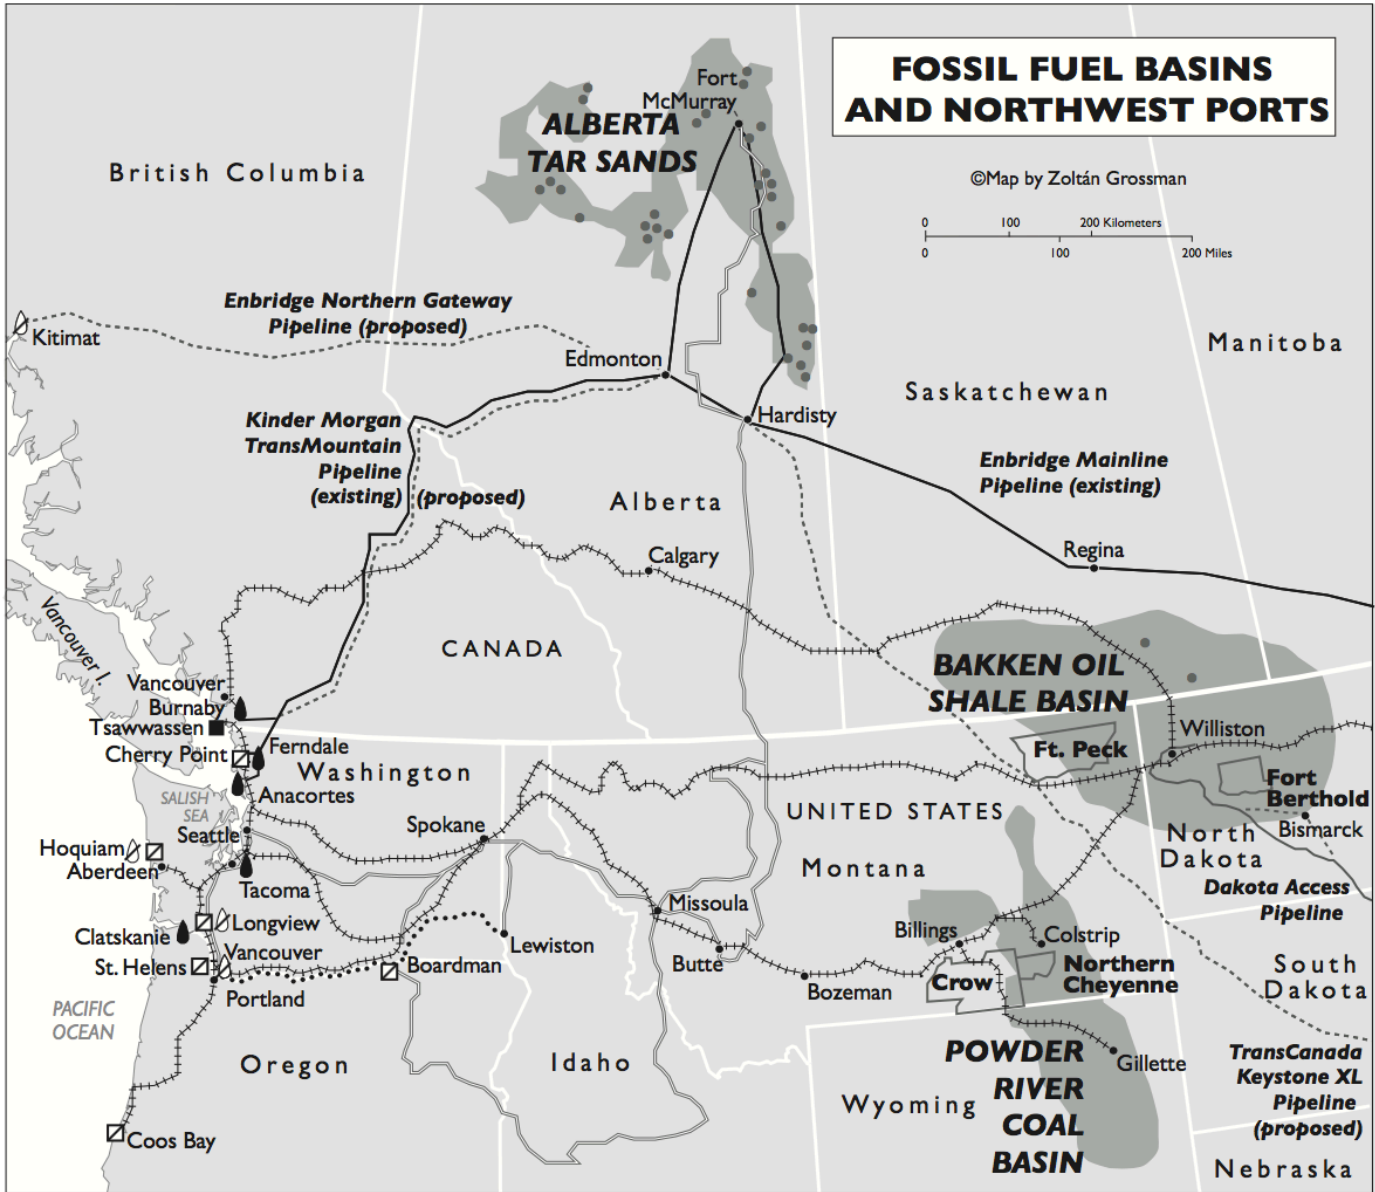

WESTERN WASHINGTON TRIBES

- | | | | |
|---|--|---|-----------------------------------|
|  | Treaty-ceded lands of western Washington tribes |  | Treaty boundaries of NWIFC tribes |
|  | Northwest Indian Fisheries Commission (NWIFC) tribes | Neah Bay 1855 | Treaty name and year |
|  | Other Washington reservations |  | Key dam |

Maps from Zoltán Grossman's *Unlikely Alliances: Native Nations and White Communities Join to Defend Rural Lands* (University of Washington Press / Indigenous Confluences series, 2017): <https://sites.evergreen.edu/unlikelyalliances>